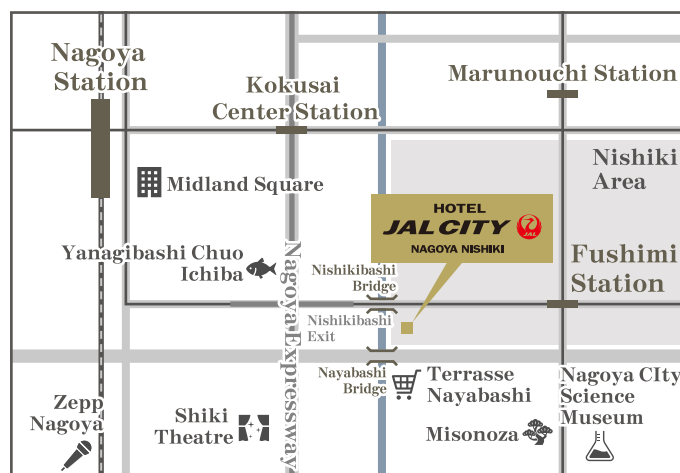

Hotel JAL City Nagoya Nishiki opens in the Fushimi Area that links Nagoya Station with Sakae. Centrally located near Nayabashi Bridge at the intersection of Horikawa River and Hirokoji Street, the hotel is 5 minutes by car from Nagoya Station, a 7-minute walk from Fushimi Station, and immediately accessible from the Nishikibashi exit of Nagoya Expressway. The locale brims with potential for development as a business area that pushes the envelope even as it retains mainly the unchanging, calming landscape of Horikawa River.

Hotel JAL City Nagoya Nishiki Feature 1 Location

Only around a 15-minutes' walk as you stroll from Nagoya Station to Midland Square and Yanagibashi Chuo Ichiba or about 5 minutes by car, and the hotel is very conveniently located within walking distance from Fushimi Subway Station and Kokusai Center Subway Station.

Our location offers easy and convenient access to Shikemichi, Nagoya Castle, Nagoya City Science Museum, Nagoya City Art Museum, and theaters - you can get to any location in both business and sightseeing areas.

For Our One Harmony Members Point Campaign for Limited Time Only!

At check-in, please show us your taxi receipts.

For a limited time, we will award 400 One Harmony (OHM) bonus points one time at when checking in for the appropriate amount of taxi fare to the hotel from Nagoya Station Sakura-dori Exit.

For more information, please visit the hotel official website.